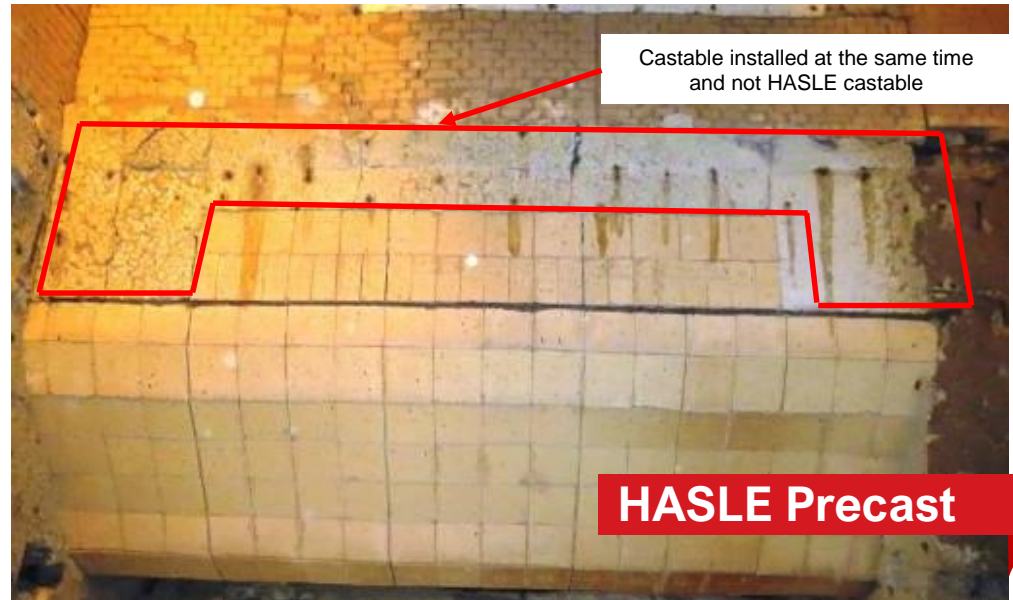

WE PROTECT YOUR PROCESS

Bull Nose

Country Vietnam
Area: Bull Nose

First time installation
Lifetime: 3 years

Below: Installation in the Curve Part of Bull Nose.

after 1 year