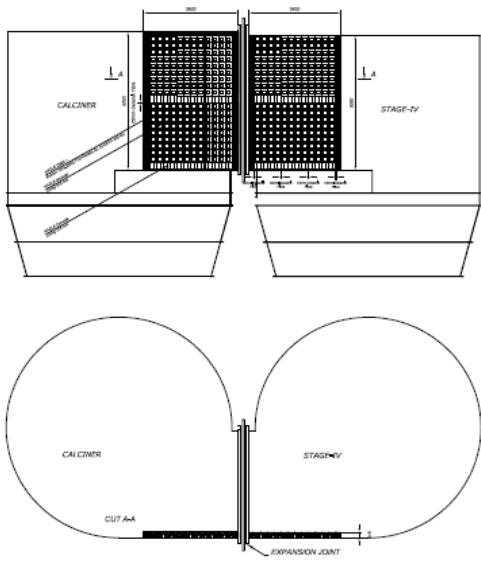

WE PROTECT YOUR PROCESS

Cyclones

Country India
Area Duct between Calciner and Cyclone
Lifetime +4 years and still running

Precast design