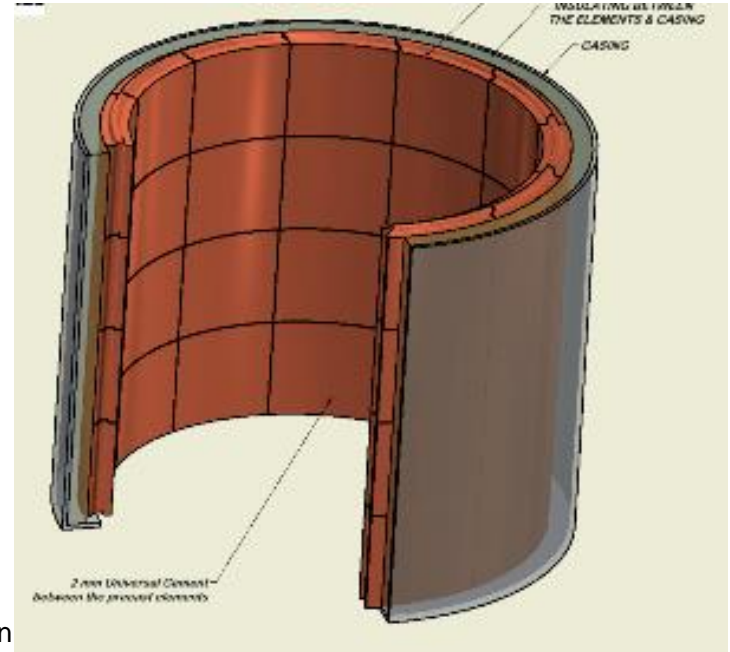

WE PROTECT YOUR PROCESS

Feed Pipes

Country	India
Area	Feed pipes
Expected lifetime	8-10 years
Current lifetime	6 years and still running

HASLE Design